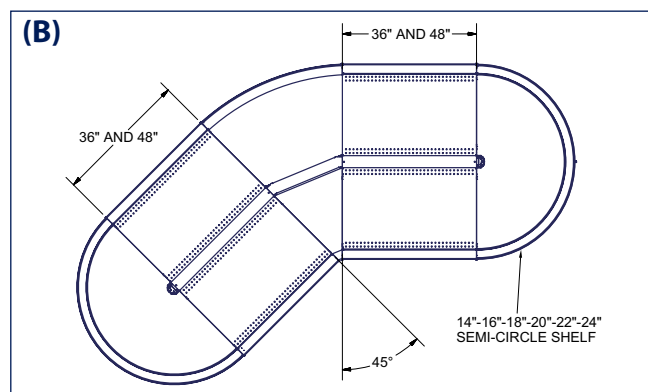

ISLAND WITH ROUNDED METAL SHELVES

OPTIMIZE YOUR SPACE WITH A HIGH END
COMPACT UNIT

Transform your conventional store space and give your customers a unique shopping experience.

ETALEX offers a system that will let you:

SAMPLE CONFIGURATION

COMPACT AND OPTIMUM UNIT IN TERMS OF IN-STORE SPACE

- Sturdy metal construction
- Easy installation
- Color coordination to the shelves already in your decor (department)

Dimensions:

Multiple combinations of 3- and/or 4-ft. sections.