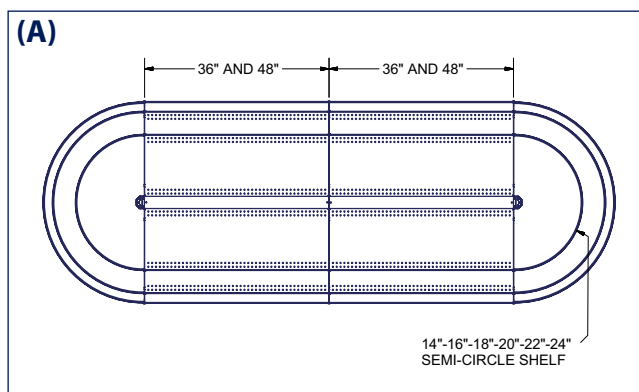

ISLAND WITH ROUNDED METAL SHELVES

OPTIMIZE YOUR SPACE WITH A HIGH END
COMPACT UNIT

Transform your conventional store space and give your customers a unique shopping experience.

ETALEX offers a system that will let you:

SAMPLE CONFIGURATION

COMPACT AND OPTIMUM UNIT IN TERMS OF IN-STORE SPACE

- Sturdy metal construction
- Easy installation
- Color coordination to the shelves already in your decor (department)

Dimensions:

Multiple combinations of 3- and/or 4-ft. sections.